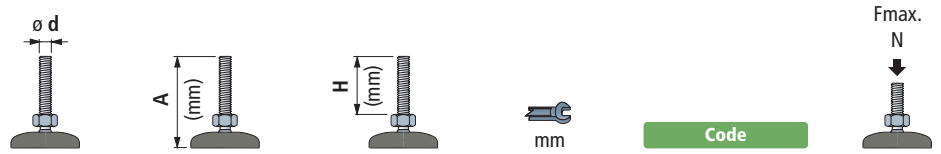

PRODUCT CATALOGUE  
2009

MARBETT®  
CONVEYOR COMPONENTS  
SUPPORTING AND LEVELLING ELEMENTS  
SELF-ALIGNING BEARINGS

FlatTop Europe

**REXNORD**  
PRECISION. POWER. PERFORMANCE.

**Fixed feet**  
in reinforced polyamide

Part. **R0600**

- ✔ **Best choice**
- **Standard**
- **On request**

Spindle in zinc plated steel					
M10	50	30	10	Code	Fmax. N
				68582	2000

- Item code for order = Part. + Code**
- Footplate material : reinforced polyamide PA FV ( black ).
  - Packaging : 48 pieces.
  - Fmax. = maximum applicable load in static conditions.