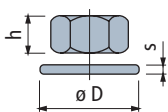

■ **Accessories**

Nut + Washer

Code		h	øD	s
	Zinc plated steel	mm	mm	mm
M10	R0000630112	8	17	21

Packaging : 24 pieces.