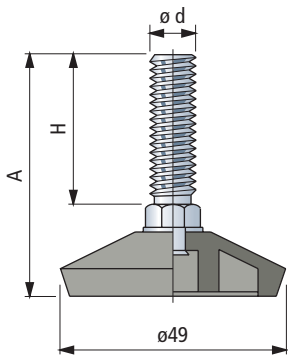

PRODUCT CATALOGUE  
2009

MARBETT®  
CONVEYOR COMPONENTS  
SUPPORTING AND LEVELLING ELEMENTS  
SELF-ALIGNING BEARINGS

FlatTop Europe

**REXNORD**  
PRECISION. POWER. PERFORMANCE.

**Fixed feet**  
in reinforced polyamide

Part. **R0600**

- ✔ **Best choice**
- **Standard**
- **On request**

Spindle in zinc plated steel					
M10	50	30	10	Code	Fmax. N
				68582	2000

- Item code for order = Part. + Code**
- Footplate material : reinforced polyamide PA FV ( black ).
  - Packaging : 48 pieces.
  - Fmax. = maximum applicable load in static conditions.

■ **Accessories**

**Nut + Washer**

Code		h	øD	s
	Zinc plated steel	mm	mm	mm
M10	<b>R0000630112</b>	8	17	21

Packaging : 24 pieces.

**AUSTRALIA**

Rexnord Australia Pty. Ltd.  
Picton, New South Wales  
Phone: 61-2-4677-3811  
Fax: 61-2-4677-3812